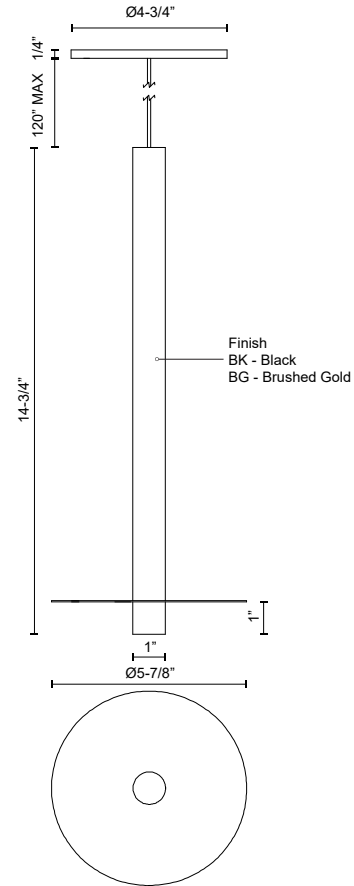

ELIXIR PD15416

PENDANTS

PROJECT

SPECIFICATION DETAILS

Fixture Dimensions	D5-7/8" x H14-3/4"
Light Source	LED with DC Driver
Wattage	6W
Total Lumens	510lm
Delivered Lumens	BK-313lm
Voltage	120V
Color Temperature	3000K
CRI (Ra)	90CRI
Optional Color Temps	2700K - 5000K Available, Minimum Order Quantities Apply
LED Rated Life	50,000 hours
Dimming	100% - 10%, TRIAC or ELV Dimmer (Not Included)
Diffuser Details	Acrylic with Sandblasted Interior
Shade Details	Spun Aluminum Shade
Adjustable	Yes
Wire Length	120" Max
Wire Type	Black Coaxial Wire
Minimum Hang Height	16"
Sloped Ceiling Adaptable	Yes
Location	Dry
CEC Title 24 JA8	Yes, JA8-2022
Canopy Dimensions	D4-3/4" x H1/4"

* For custom options, consult factory for details.

* For warranty information, please visit www.kuzcolighting.com/warranty

DESCRIPTION

Elixir is both decorative and minimal. With an opal glass globe or acrylic diffuser adorned by a thick metallic stem, this collection is both simple and geometrically interesting. Available with or without varied styling. Available in Black and Brushed Gold.

KUZCO

19054 28TH AVENUE
SURREY - BC V3Z 6M3
CANADA

WWW.KUZCOLIGHTING.COM

COMMENT